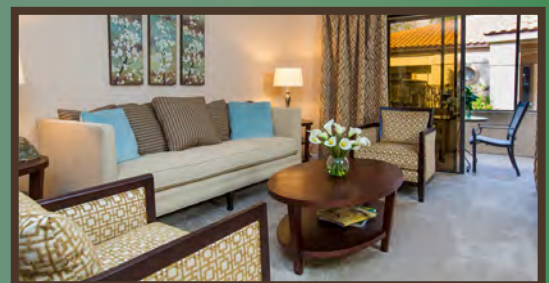

WELCOME HOME TO

CRYSTAL PALMS

MANAGED BY SCULLY COMPANY

Discover luxury apartment living.

Crystal Palms beckons you to the luxury of your own apartment. Settle into the life you've always wanted to live, complete with a lighted tennis court and basketball court, heated swimming pool, car wash, 24 hour Fitness Center and easy access to everything in Boca Raton, FL. Come by our apartment community for a visit today!

Call now to schedule appointment
844-807-3893

6874 Palmetto Circle South
Boca Raton, FL 33433
livecrystalpalms.com

Apartment Features

- Spacious Closets
- Washer and Dryer Included
- Private Screened Patios and Balconies
- Ceramic tile foyers and baths
- Cultured Marble Vanity Tops in Bathrooms
- Dishwasher and Garbage Disposal
- Plank Flooring*
- Gourmet Kitchen with Stainless Appliances*
- Pass-Through Bar Available
- Granite Countertops*
- Refrigerator with Automatic Ice Maker
- Cable Ready
- High Speed Internet Access Available