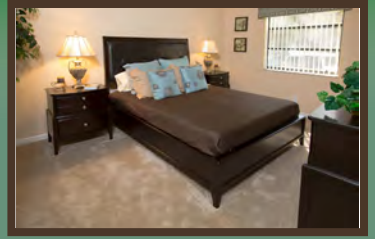

Call now to schedule appointment
844-807-3893

6874 Palmetto Circle South
Boca Raton, FL 33433
livecrystalpalms.com

Apartment Features

- Spacious Closets
- Washer and Dryer Included
- Private Screened Patios and Balconies
- Ceramic tile foyers and baths
- Cultured Marble Vanity Tops in Bathrooms
- Dishwasher and Garbage Disposal
- Plank Flooring*
- Gourmet Kitchen with Stainless Appliances*
- Pass-Through Bar Available
- Granite Countertops*
- Refrigerator with Automatic Ice Maker
- Cable Ready
- High Speed Internet Access Available