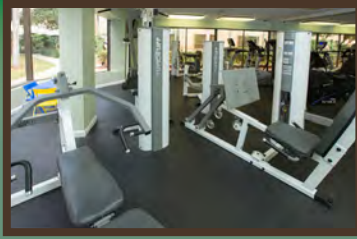

WELCOME HOME TO

CRYSTAL PALMS

MANAGED BY SCULLY COMPANY

Discover luxury apartment living.

Crystal Palms beckons you to the luxury of your own apartment. Settle into the life you've always wanted to live, complete with a lighted tennis court and basketball court, heated swimming pool, car wash, 24 hour Fitness Center and easy access to everything in Boca Raton, FL. Come by our apartment community for a visit today!

Call now to schedule appointment
844-807-3893

6874 Palmetto Circle South
Boca Raton, FL 33433
livecrystalpalms.com

Apartment Features

- Spacious Closets
- Washer and Dryer Included
- Private Screened Patios and Balconies
- Ceramic tile foyers and baths
- Cultured Marble Vanity Tops in Bathrooms
- Dishwasher and Garbage Disposal
- Plank Flooring*
- Gourmet Kitchen with Stainless Appliances*
- Pass-Through Bar Available
- Granite Countertops*
- Refrigerator with Automatic Ice Maker
- Cable Ready
- High Speed Internet Access Available

* In select units only

Community Features

- 24 Hour Emergency Maintenance
- Fitness Center
- Tennis Court
- Basketball Court
- Heated Swimming Pool
- Exclusive Boca Raton Address
- Car Wash Area
- Conveniently Located To I-95, Florida Turnpike And The Sawgrass
- Pets Welcome
 - *Please Call For Breed Restrictions*
 - *Max Pet Weight: 35 Pounds*