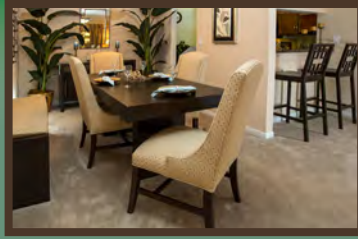

Call now to schedule appointment
844-807-3893

6874 Palmetto Circle South
Boca Raton, FL 33433
livecrystalpalms.com

Apartment Features

- Spacious Closets
- Washer and Dryer Included
- Private Screened Patios and Balconies
- Ceramic tile foyers and baths
- Cultured Marble Vanity Tops in Bathrooms
- Dishwasher and Garbage Disposal
- Plank Flooring*
- Gourmet Kitchen with Stainless Appliances*
- Pass-Through Bar Available
- Granite Countertops*
- Refrigerator with Automatic Ice Maker
- Cable Ready
- High Speed Internet Access Available