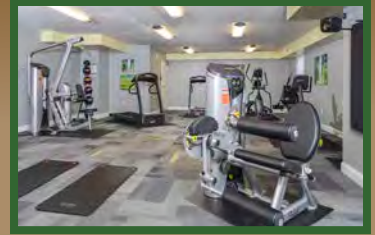

Apartment Features

- Air Conditioning
- Individual Climate Control
- Patio or Balcony
- Spacious Closets
- Window Treatments
- Washer and Dryer Available in Select Units
- Maple or Oak Cabinetry
- Frost free Refrigerator
- Cable Ready
- High Speed Internet Access Available

COLUMBIA A:

1 Bedroom
1 Bath
726 sq ft

Today's Date: _____

Today's Rent: _____

NORRINGTON A:

2 Bedroom
2 Bath
946 sq ft

Today's Date: _____

Today's Rent: _____

Community Features

- 24-Hour Emergency Maintenance
- On-Site Laundry Facilities
- Fitness Center
- Private Outdoor Pool
- On Site Professional Management
- Pets Welcome
  - Cats welcome in all buildings
  - Dogs welcome in specific buildings

COVENTRY:

3 Bedroom
2 Bath
1286 sq ft

Today's Date: _____

Today's Rent: _____

Application Fee: $_____ per applicant

Property Administration Fee: $_____

Reservation Fee (Refundable upon move in): $_____

Water Fee: $_____

Monthly Pet Rent: **Dogs:** $_____ per dog

Cats: $_____ per cat

Non-Refundable Pet Fee

(Maximum 2 pets per household): $_____ per pet

Prices are Subject To Change. Equal Housing Opportunity Restrictions Apply.

Renderings are an artist's conception and are intended only as a general reference. Features, materials, finishes and layouts may be different than shown.

See more floorplans online at
livewestoverclub.com